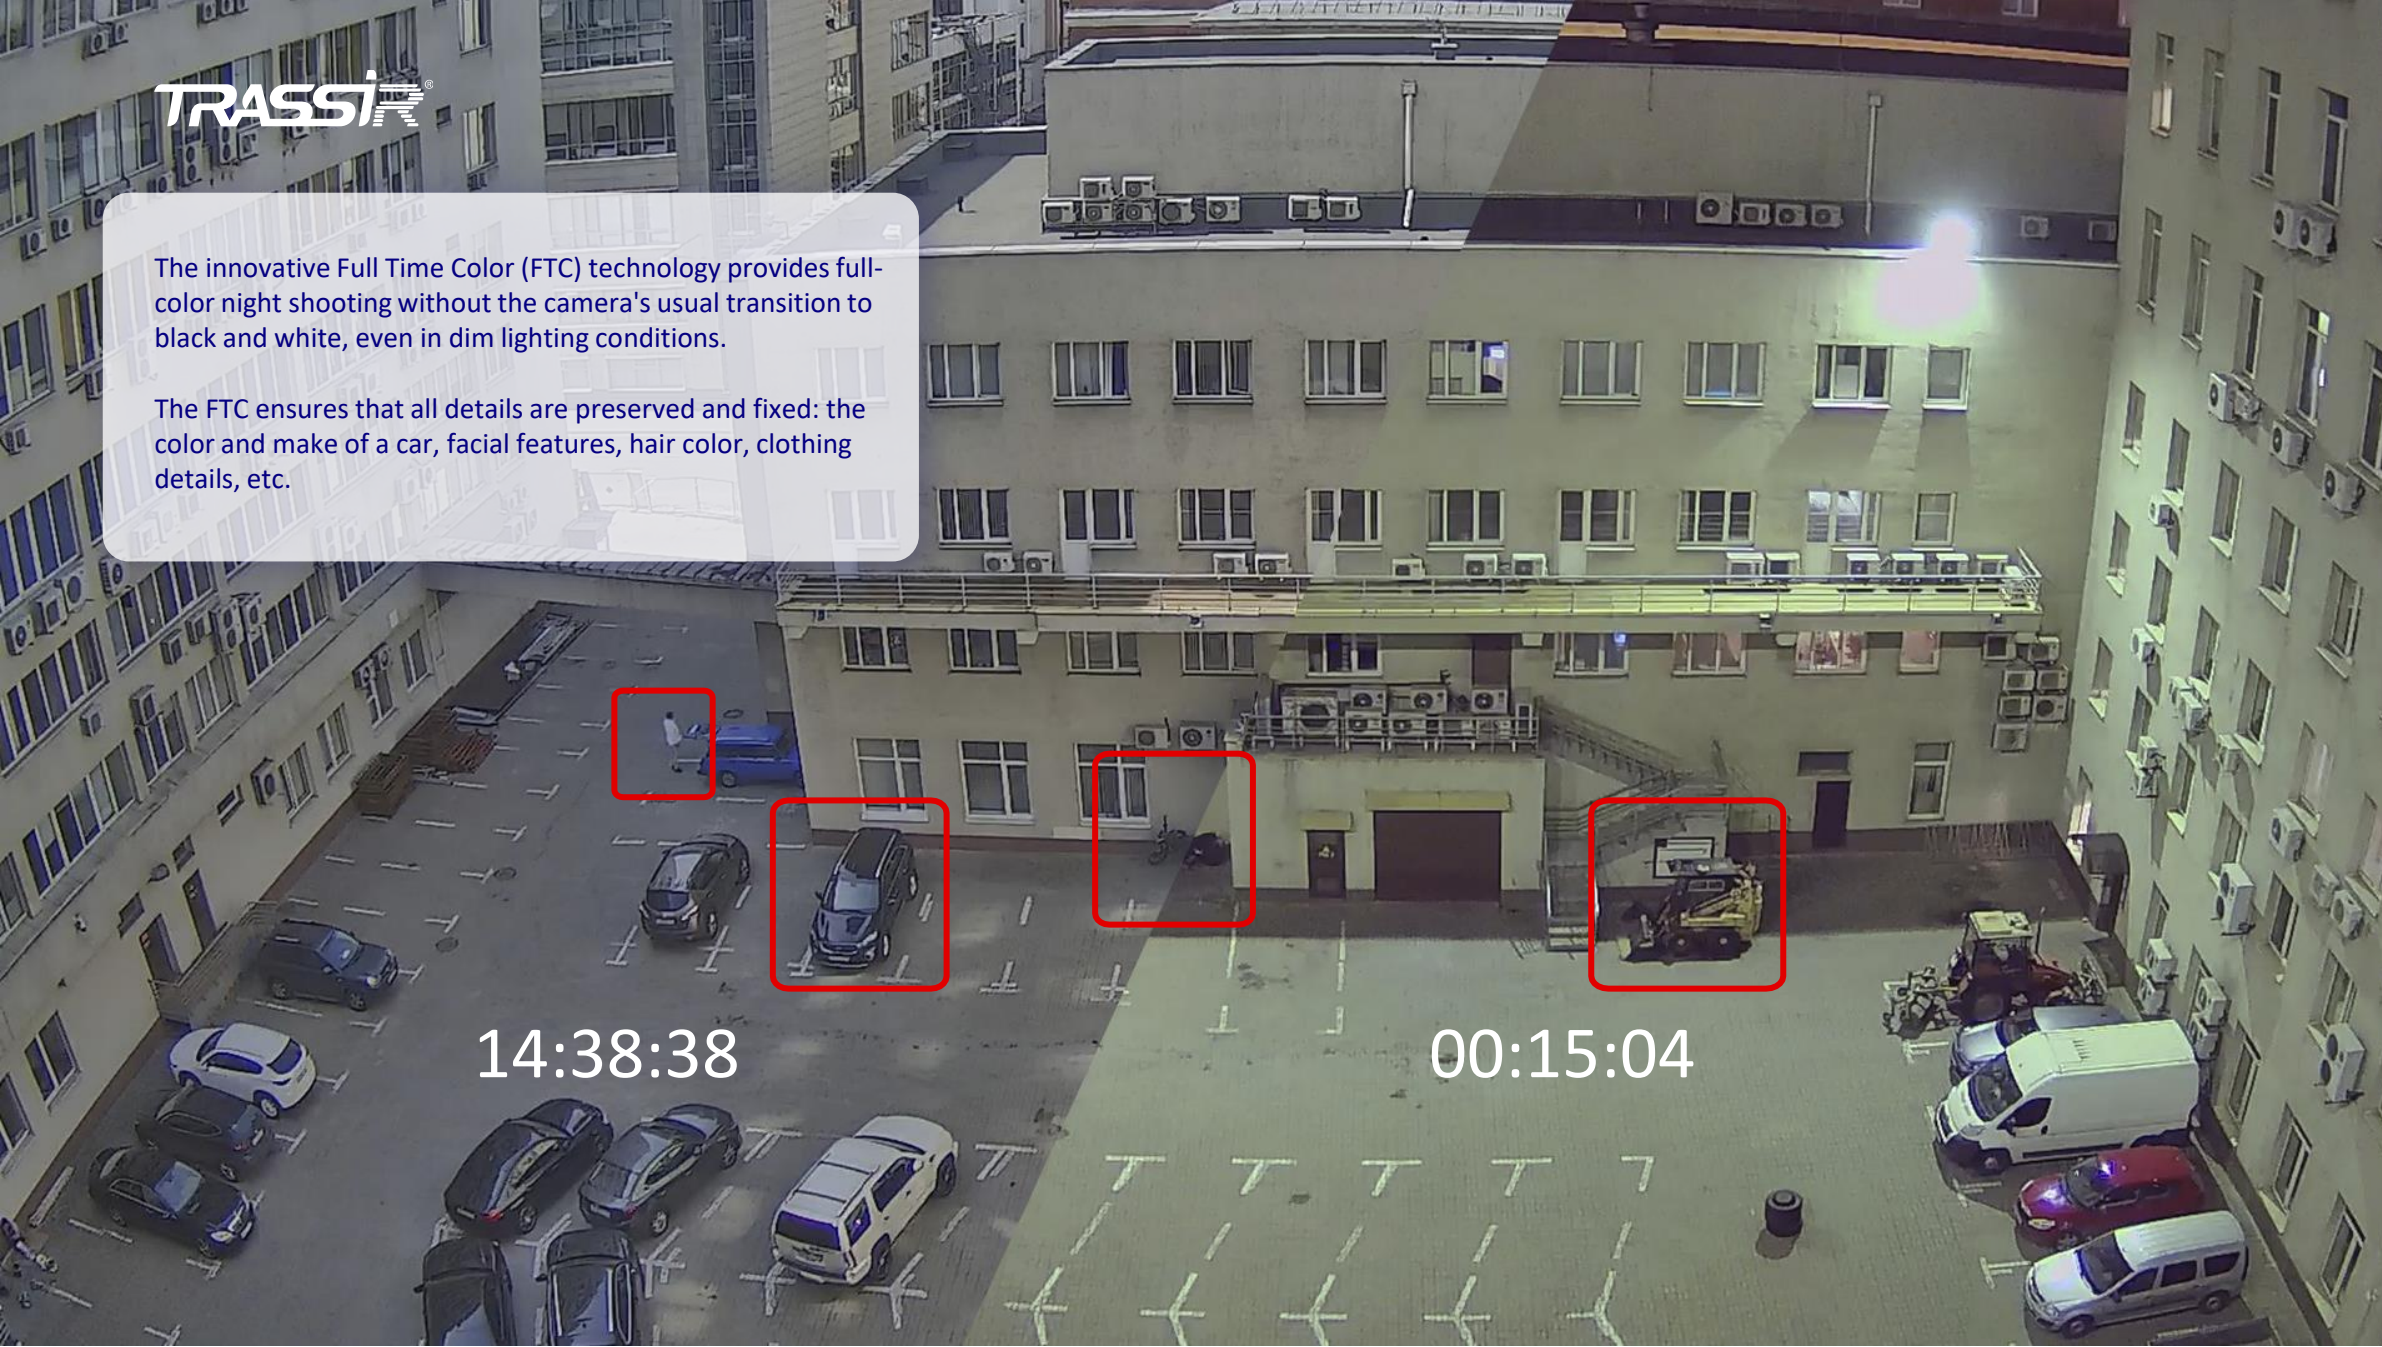

TRASSIR®

TRASSIR Full Time Color

Full color night photography without the usual camera transition to black and white mode

Bright As Day

TRASSIR Full Time Color

The overwhelming majority of illegal actions take place in the dark, so from year to year the requirements for the quality of CCTV images at night are increasing.

The FTC ensures that all details are preserved and fixed: the color and make of a car, facial features, hair color, clothing details, etc.

14:38:38

00:15:04

How does it work?

Super wide diaphragm:

Fast F1.0 lenses let in more light for brighter images